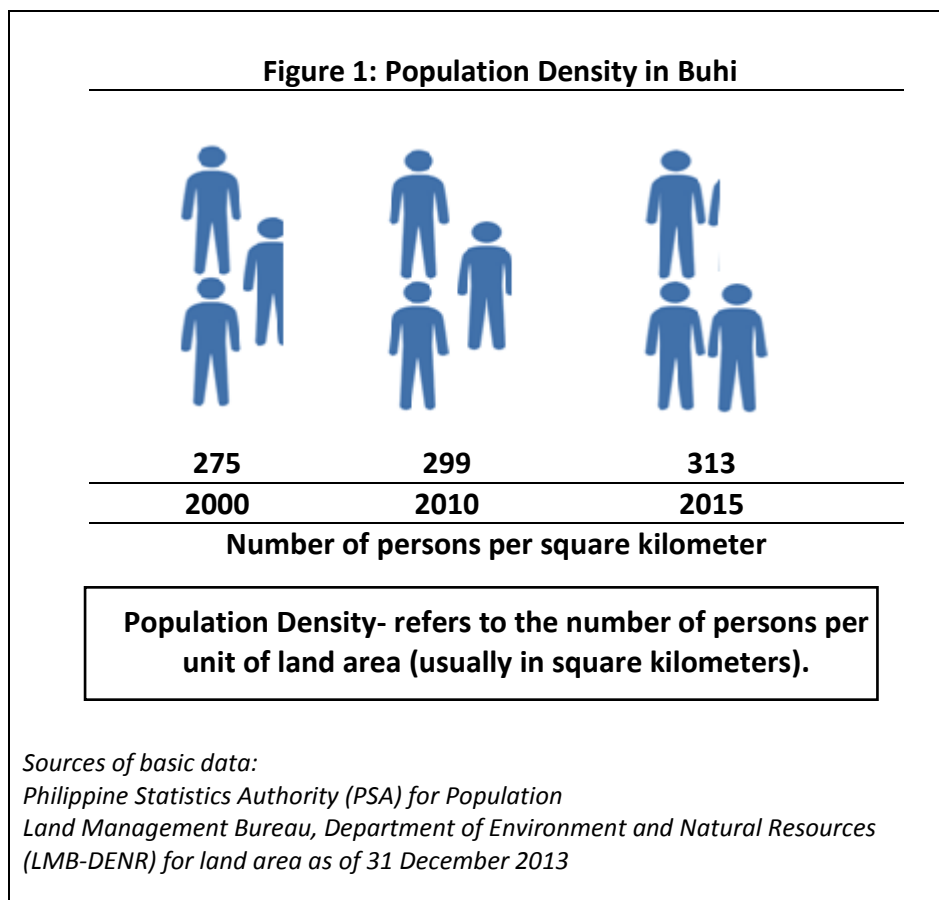

Census Year	Census Reference Date	Total Population
2000	May 1, 2000	67,762
2010	May 1, 2010	73,809
2015	August 1, 2015	77,143

- From 2010 to 2015, the population of Buhi increased by 0.85 percent annually, on average. By comparison, the rate at which the municipality's population grew during the period 2000 to 2010 was slightly higher at 0.86 percent.

Reference Period	Annual Population Growth Rate
2010-2015	0.84
2000-2010	0.86

- Buhi has 38 barangays. Barangay Santa Justina had the biggest population of 6,014 persons in 2015 and accounted for about 7.80 percent of the municipality's population. It was followed by Barangay Sagrada Familia with 4,217, and Barangay Tambo with 3,872 persons. The combined population of these three barangays accounted for about 18.28 percent of the population of Buhi in 2015.
- Barangay Namurabod was the smallest barangay in 2015, in terms of population size, with 349 persons. It was followed by Barangay Amlongan (Del Rosario) with 549 persons.

Population of Municipality of Buhi (Based on the Results of 2015 Census of Population)

Population density in Buhi increases from 299 to 313 persons per square kilometer

- With a total land area of approximately 246.65 square kilometers, the population density of Buhi in 2015 was posted at 313 persons per square kilometer. This represents an increase of 14 persons per square kilometer from the population density of 299 persons per square kilometer in 2010. In 2000, there were about 275 persons residing in every square kilometer of land in the municipality.