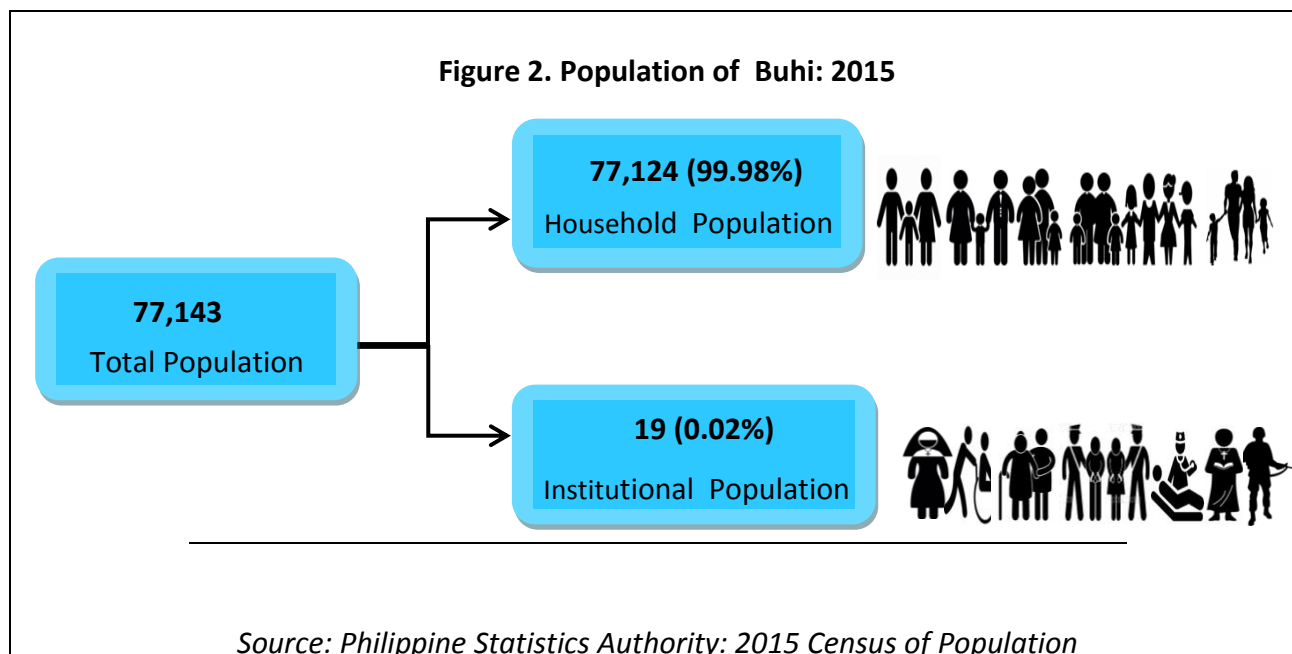

Population of Municipality of Buhi
(Based on the Results of 2015 Census of Population)

Table 4. Population of Buhi						
(Based on the 2000, 2010 and 2015 Censuses)						
Population of Buhi	2000		2010		2015	
	Number	Percent	Number	Percent	Number	Percent
Total Population	67,762	100.00	73,809	100.00	77,143	100.00
Household Population	67,757	99.99	73,760	99.93	77,124	99.98
Institutional Population	5	0.01	49	0.07	19	0.02

- The household population comprised 99.98 percent of the total population in Buhi, while remaining 0.02 percent comprised the institutional population or those residing in collective or institutional living quarters such as hotels, hospitals, orphanages and home for the aged, corrective and penal institutions and military camps.